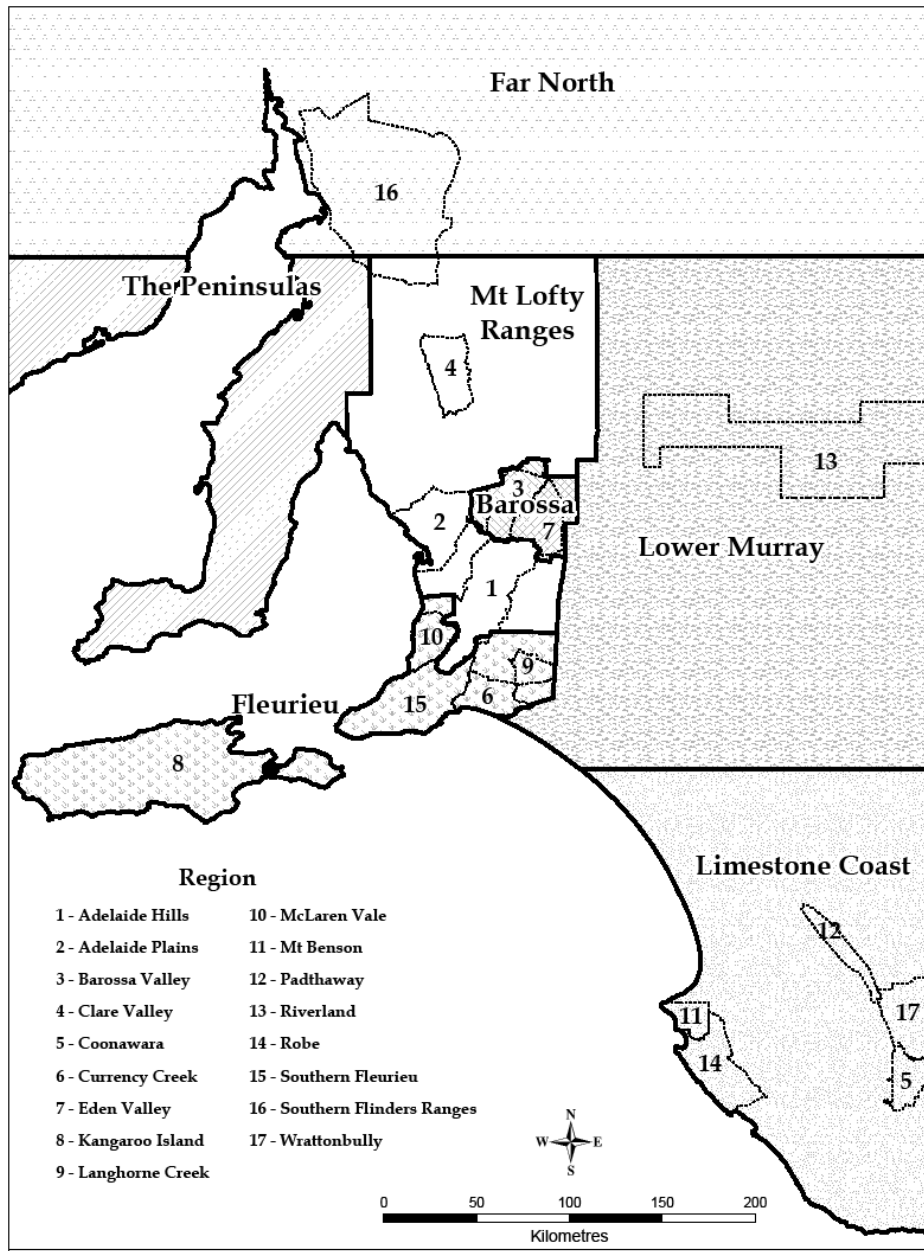

The South Australian Winegrape Utilisation and Pricing Survey

State summary report 2010

**Geographical Indication Zones
and Regions in South Australia**